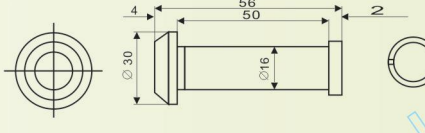

TECHENICAL DATA

MODEL	MATERIAL	MATERIAL
B-205	BRASS	PLASTIC
B-205G	BRASS	GLASS1
B-205G4	BRASS	GLASS4
ZP-205	ZINE	PLASTIC