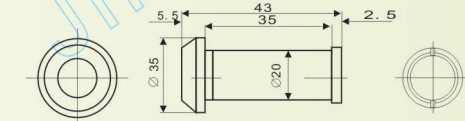

TECHENICAL DATA

MODEL	MATERIAL	MATERIAL
B-304	BRASS	PLASTIC
B-304G	BRASS	GLASS1
B-304G4	BRASS	GLASS4