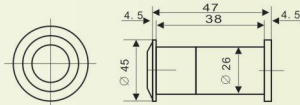

DS-701

DIAMETER: $\varnothing 26\text{MM}$
 ANGLE: 180°
 FITS DOOR: 40-60MM

TECHENICAL DATA

MODEL	MATERIAL	MATERIAL
DS-701	PLASTIC	PLASTIC

DS-702

DIAMETER: $\varnothing 26\text{MM}$
 ANGLE: 180°
 FITS DOOR: 60-80MM

TECHENICAL DATA

MODEL	MATERIAL	MATERIAL
DS-702	PLASTIC	PLASTIC

DS-711

DIAMETER: $\varnothing 26\text{MM}$

ANGLE: 180°

FITS DOOR: 40-60MM

TECHENICAL DATA

MODEL	MATERIAL	MATERIAL
DS-711	PLASTIC	PLASTIC