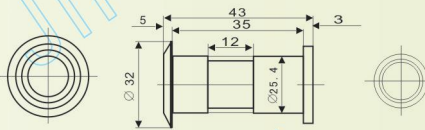

DIAMETER: $\varnothing 25.4\text{MM}$

ANGLE: 180°

FITS DOOR: 35-50MM

TECHENICAL DATA

MODEL	MATERIAL	MATERIAL
B-503	BRASS	PLASTIC
B-503G	BRASS	GLASS1
B-503G3	BRASS	GLASS3

B-505 B-505G B-505G3

DIAMETER: $\varnothing 25.4\text{MM}$

ANGLE: 180°

FITS DOOR: 40-60MM

TECHENICAL DATA

MODEL	MATERIAL	MATERIAL
B-505	BRASS	PLASTIC
B-505G	BRASS	GLASS1
B-505G3	BRASS	GLASS3

B-605 B-605G B-605G3

DIAMETER: $\varnothing 28\text{MM}$
 ANGLE: 180°
 FITS DOOR: 35-50MM

TECHENICAL DATA

MODEL	MATERIAL	MATERIAL
B-605	BRASS	PLASTIC
B-605G	BRASS	GLASS1
B-605G3	BRASS	GLASS3

ZP-503

DIAMETER: $\varnothing 25.4\text{MM}$
 ANGLE: 180°
 FITS DOOR: 35-50MM

TECHENICAL DATA

MODEL	MATERIAL	MATERIAL
ZP-503	ZINE	PLASTIC