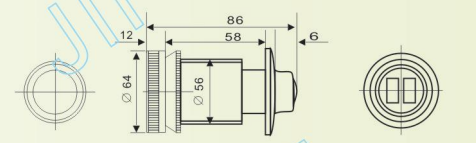

DIAMETER: $\varnothing 56\text{MM}$

ANGLE: 160

FITS DOOR: 20-50MM