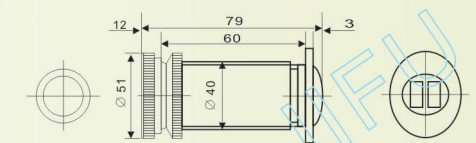

DIAMETER: $\varnothing 40\text{MM}$

ANGLE: 160°

FITS DOOR: 14-45MM