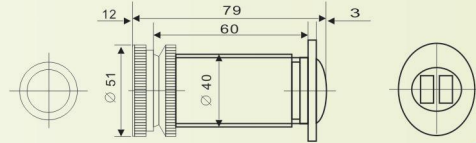

ANGLE: 160°

FITS DOOR: 10-50MM

TECHENICAL DATA

MODEL	MATERIAL	MATERIAL
JF-401	ZINE	GLASS

JF-402

DIAMETER: $\varnothing 44\text{MM}$

ANGLE: 160°

FITS DOOR: 10-50MM

TECHENICAL DATA

MODEL	MATERIAL	MATERIAL
JF-402	ZINE	GLASS

JF-9801

DIAMETER: $\varnothing 40\text{MM}$

ANGLE: 160°

FITS DOOR: 10-45MM

TECHENICAL DATA

MODEL	MATERIAL	MATERIAL
JF-9801	PLASTIC	GLASS

JF-9802

DIAMETER: $\varnothing 56\text{MM}$

ANGLE: 160

FITS DOOR: 20-50MM

TECHENICAL DATA

MODEL	MATERIAL	MATERIAL
JF-9802	PLASTIC	GLASS

JF-9803

DIAMETER: $\varnothing 40\text{MM}$