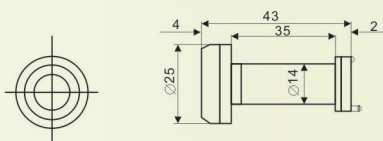

B-01 B-01G B-01G3

DIAMETER: \varnothing 12MM
 ANGLE: 160°
 FITS DOOR: 35-50MM

TECHENICAL DATA

MODEL	MATERIAL	MATERIAL
B-01	BRASS	PLASTIC
B-01G	BRASS	GLASS1
B-01G3	BRASS	GLASS3

B-02 B-02G B-02G3

DIAMETER: \varnothing 12MM
 ANGLE: 160°
 FITS DOOR: 25-38MM

TECHENICAL DATA

MODEL	MATERIAL	MATERIAL
B-02	BRASS	PLASTIC
B-02G	BRASS	GLASS1
B-02G3	BRASS	GLASS3

B-03 B-03G B-03G4 ZP-03

DIAMETER: \varnothing 14MM
 ANGLE: 180°
 FITS DOOR: 35-50MM

TECHENICAL DATA

MODEL	MATERIAL	MATERIAL
B-03	BRASS	PLASTIC
B-03G	BRASS	GLASS1
B-03G4	BRASS	GLASS4
ZP-03	ZINE	PLASTIC

B-03L B-03LG B-03LG4

DIAMETER: \varnothing 14MM
 ANGLE: 180°
 FITS DOOR: 35-50MM

TECHENICAL DATA

MODEL	MATERIAL	MATERIAL
B-03	BRASS	PLASTIC
B-03LG	BRASS	GLASS1
B-03LG4	BRASS	GLASS4

B-04 B-04G B-04G4 ZP-04

DIAMETER: $\varnothing 14\text{MM}$

ANGLE: 180°

FITS DOOR: 25-42MM

TECHENICAL DATA

MODEL	MATERIAL	MATERIAL
B-04	BRASS	PLASTIC
B-04G	BRASS	GLASS1
B-04G4	BRASS	GLASS4
ZP-04	ZINE	PLASTIC

B-05 B-05G B-05G4 ZP-05