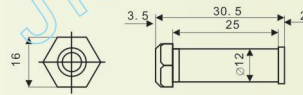

B-01 B-01G B-01G3

DIAMETER: \varnothing 12MM
 ANGLE: 160°
 FITS DOOR: 35-50MM

TECHENICAL DATA

MODEL	MATERIAL	MATERIAL
B-01	BRASS	PLASTIC
B-01G	BRASS	GLASS1
B-01G3	BRASS	GLASS3

B-02 B-02G B-02G3

DIAMETER: \varnothing 12MM
 ANGLE: 160°
 FITS DOOR: 25-38MM

TECHENICAL DATA

MODEL	MATERIAL	MATERIAL
B-02	BRASS	PLASTIC
B-02G	BRASS	GLASS1
B-02G3	BRASS	GLASS3

B-03 B-03G B-03G4 ZP-03

DIAMETER: \varnothing 14MM
 ANGLE: 180°
 FITS DOOR: 35-50MM

TECHENICAL DATA

MODEL	MATERIAL	MATERIAL
B-03	BRASS	PLASTIC
B-03G	BRASS	GLASS1
B-03G4	BRASS	GLASS4
ZP-03	ZINE	PLASTIC