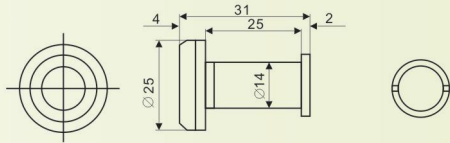

TECHENICAL DATA

MODEL	MATERIAL	MATERIAL
B-02	BRASS	PLASTIC
B-02G	BRASS	GLASS1
B-02G3	BRASS	GLASS3

B-03 B-03G B-03G4 ZP-03

DIAMETER: \varnothing 14MM
 ANGLE: 180°
 FITS DOOR: 35-50MM

TECHENICAL DATA

MODEL	MATERIAL	MATERIAL
B-03	BRASS	PLASTIC
B-03G	BRASS	GLASS1
B-03G4	BRASS	GLASS4
ZP-03	ZINE	PLASTIC

B-03L B-03LG B-03LG4

DIAMETER: \varnothing 14MM
 ANGLE: 180°
 FITS DOOR: 35-50MM

TECHENICAL DATA

MODEL	MATERIAL	MATERIAL
B-03	BRASS	PLASTIC
B-03LG	BRASS	GLASS1
B-03LG4	BRASS	GLASS4

B-04 B-04G B-04G4 ZP-04

DIAMETER: $\varnothing 14\text{MM}$

ANGLE: 180°

FITS DOOR: 25-42MM

TECHENICAL DATA

MODEL	MATERIAL	MATERIAL
B-04	BRASS	PLASTIC
B-04G	BRASS	GLASS1
B-04G4	BRASS	GLASS4
ZP-04	ZINE	PLASTIC

B-05 B-05G B-05G4 ZP-05

DIAMETER: $\varnothing 14\text{MM}$

ANGLE: 180°

FITS DOOR: 35-60MM

TECHENICAL DATA

MODEL	MATERIAL	MATERIAL
B-05	BRASS	PLASTIC
B-05G	BRASS	GLASS1
B-05G4	BRASS	GLASS4
ZP-05	ZINE	PLASTIC

B-06 B-06G B-06G4 ZP-06