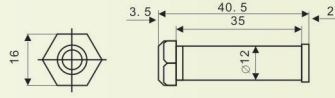

B-01 B-01G B-01G3

DIAMETER: \varnothing 12MM
 ANGLE: 160°
 FITS DOOR: 35-50MM

TECHENICAL DATA

MODEL	MATERIAL	MATERIAL
B-01	BRASS	PLASTIC
B-01G	BRASS	GLASS1
B-01G3	BRASS	GLASS3

B-02 B-02G B-02G3

DIAMETER: \varnothing 12MM
 ANGLE: 160°
 FITS DOOR: 25-38MM

TECHENICAL DATA

MODEL	MATERIAL	MATERIAL
B-02	BRASS	PLASTIC
B-02G	BRASS	GLASS1
B-02G3	BRASS	GLASS3

B-03 B-03G B-03G4 ZP-03

DIAMETER: \varnothing 14MM
 ANGLE: 180°
 FITS DOOR: 35-50MM

TECHENICAL DATA

MODEL	MATERIAL	MATERIAL
B-03	BRASS	PLASTIC
B-03G	BRASS	GLASS1
B-03G4	BRASS	GLASS4
ZP-03	ZINE	PLASTIC