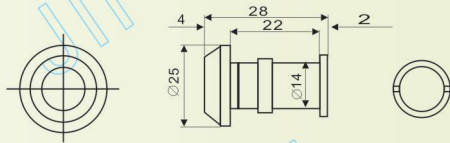

ANGLE: 160°

FITS DOOR: 38-67MM

TECHENICAL DATA

MODEL	MATERIAL	MATERIAL
B-11	BRASS	PLASTIC
B-11G	BRASS	GLASS1
B-11G3	BRASS	GLASS3

B-15 B-15G B-15G3

DIAMETER: \varnothing 14MM

ANGLE: 180°

FITS DOOR: 15-25MM

TECHENICAL DATA

MODEL	MATERIAL	MATERIAL
B-15	BRASS	PLASTIC
B-15G	BRASS	GLASS1
B-15G3	BRASS	GLASS3

B-00 B-00G B-00G4

DIAMETER: \varnothing 14MM

ANGLE: 180°

FITS DOOR: 5-32MM

TECHENICAL DATA

MODEL	MATERIAL	MATERIAL
B-00	BRASS	PLASTIC
B-00G	BRASS	GLASS1
B-00G4	BRASS	GLASS4

B-201 B-201G B-201G4

DIAMETER: \varnothing 16MM

ANGLE: 200°

FITS DOOR: 0-20MM

TECHENICAL DATA

MODEL	MATERIAL	MATERIAL
B-201	BRASS	PLASTIC
B-201G	BRASS	GLASS1
B-201G4	BRASS	GLASS4

B-202 B-202G B-202G4

DIAMETER: \varnothing 16MM