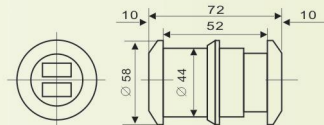

ANGLE: 160°

FITS DOOR: 10-50MM

TECHENICAL DATA

MODEL	MATERIAL	MATERIAL
JF-401	ZINE	GLASS

JF-402

DIAMETER: $\varnothing 44\text{MM}$

ANGLE: 160°

FITS DOOR: 10-50MM