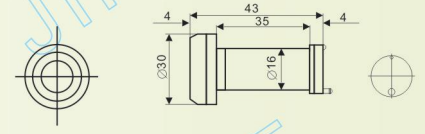

TECHENICAL DATA

MODEL	MATERIAL	MATERIAL
B-203	BRASS	PLASTIC
B-203G	BRASS	GLASS1
B-203G4	BRASS	GLASS4
ZP-203	ZINE	PLASTIC

B-203L B-203LG B-203LG4

DIAMETER: \varnothing 16MM

ANGLE: 200°

FITS DOOR: 35-50MM

TECHENICAL DATA